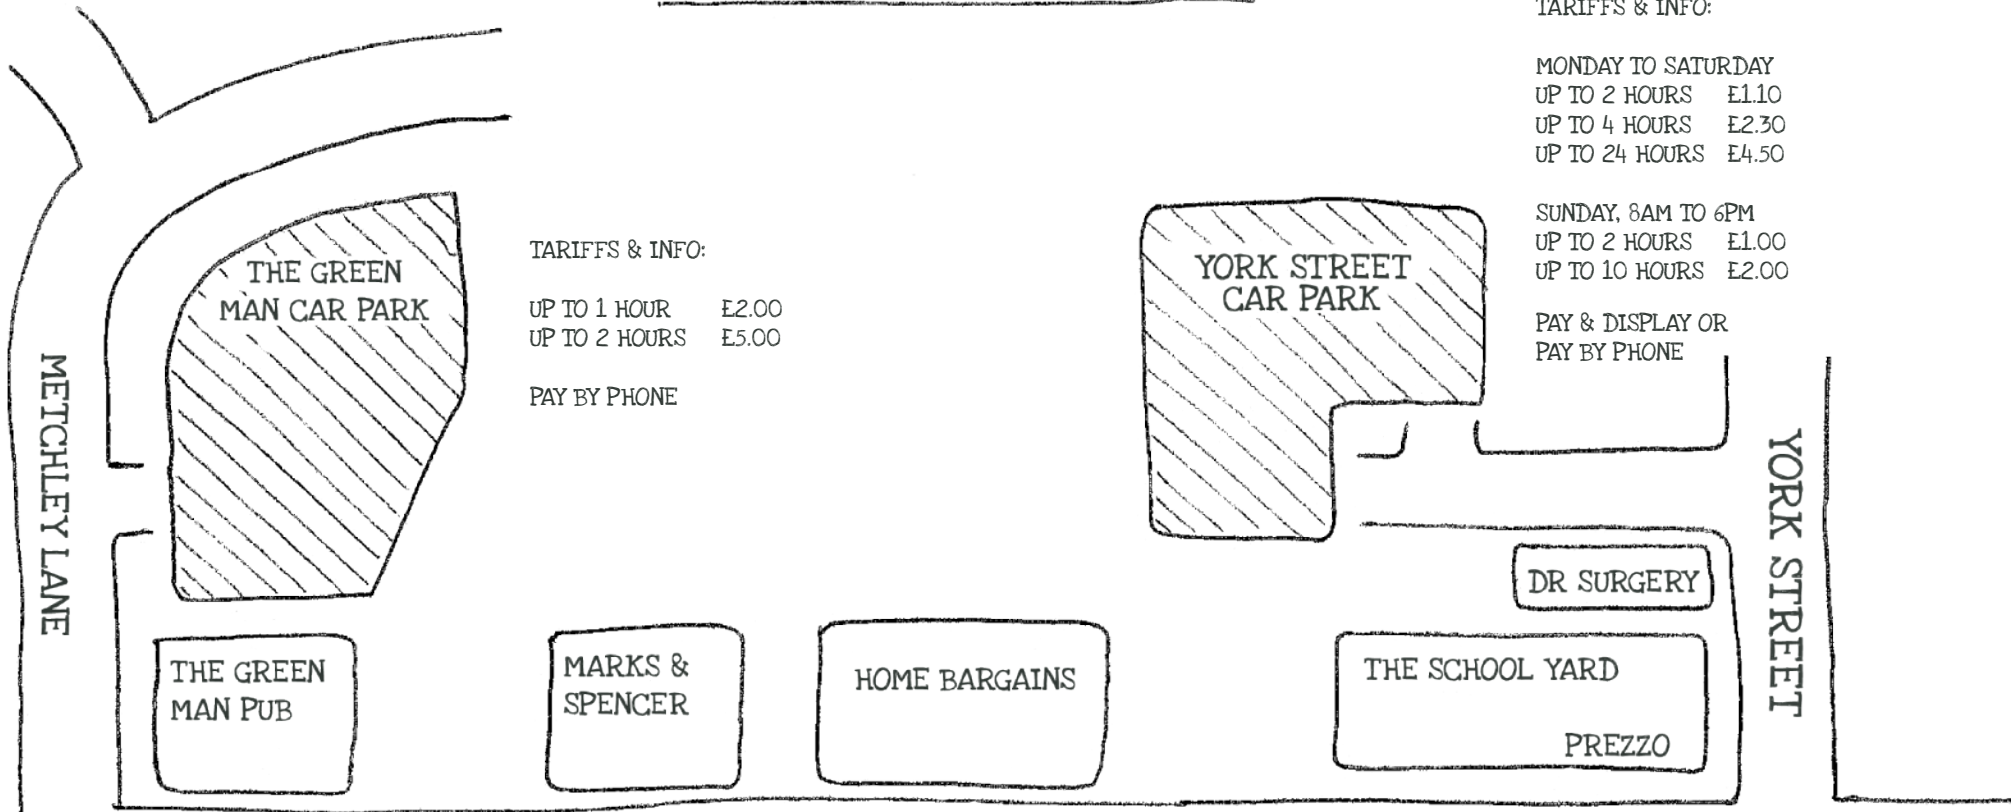

PARKING INFORMATION

TARIFFS & INFO:

MONDAY TO SATURDAY
 UP TO 2 HOURS £1.10
 UP TO 4 HOURS £2.30
 UP TO 24 HOURS £4.50

SUNDAY, 8AM TO 6PM
 UP TO 2 HOURS £1.00
 UP TO 10 HOURS £2.00

PAY & DISPLAY OR
 PAY BY PHONE

TARIFFS & INFO:

UP TO 1 HOUR £2.00
 UP TO 2 HOURS £5.00

PAY BY PHONE

← (TO THE CITY CENTRE)

HIGH STREET

TARIFFS & INFO:

MON-SUN - ALL DAY
 MAXIMUM STAY 4 HOURS
 2 HOURS £1.20
 3 HOURS £1.50
 4 HOURS £2.00

OPENING TIMES:
 MON-SUN ALL DAY

PAY & DISPLAY
 CASH

TARIFFS & INFO:

MON-SUN - ALL DAY
 2 HOURS £1.20
 4 HOURS £2.00
 24 HOURS £4.50

OPENING TIMES:
 MON-SUN ALL DAY

PAY & DISPLAY