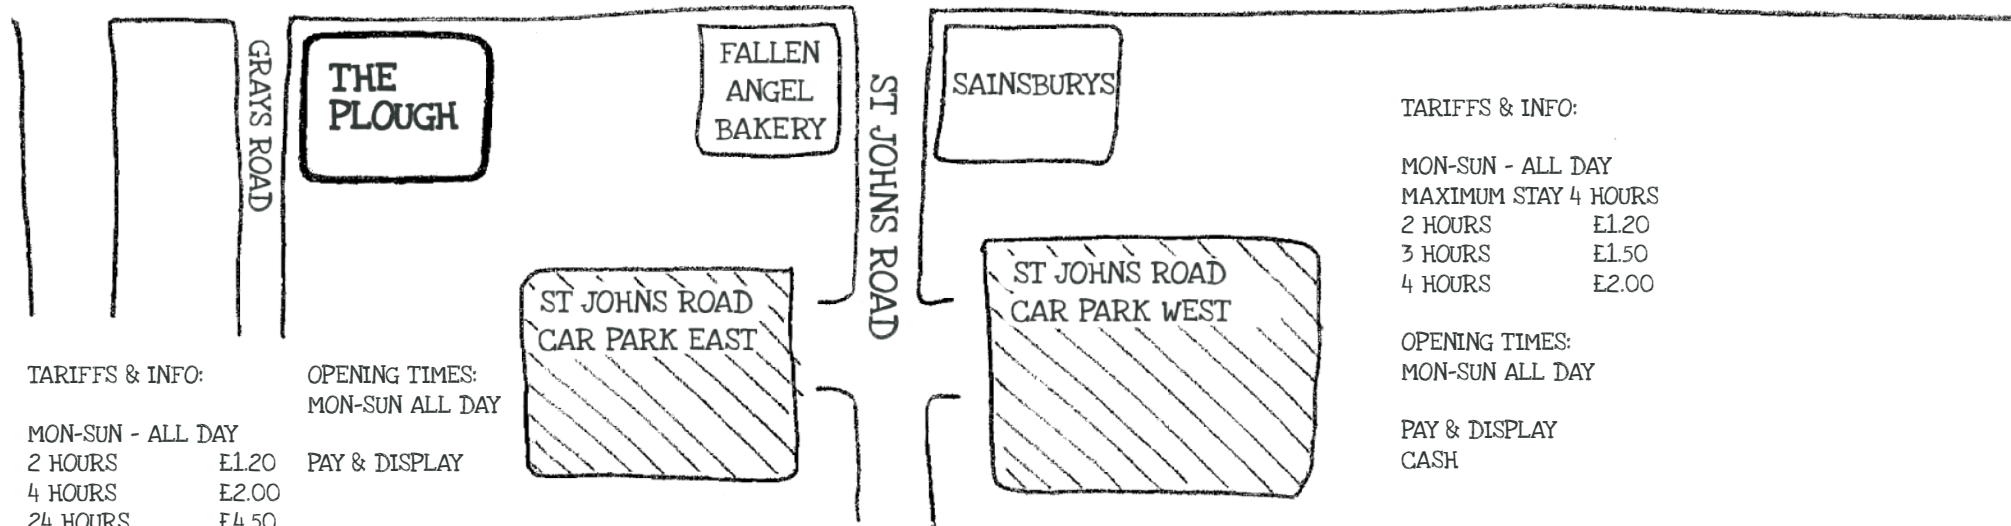

TARIFFS & INFO:

UP TO 1 HOUR £2.00
 UP TO 2 HOURS £5.00

PAY BY PHONE

← (TO THE CITY CENTRE)

HIGH STREET

TARIFFS & INFO:

MON-SUN - ALL DAY
 MAXIMUM STAY 4 HOURS
 2 HOURS £1.20
 3 HOURS £1.50
 4 HOURS £2.00

OPENING TIMES:
 MON-SUN ALL DAY

PAY & DISPLAY
 CASH

TARIFFS & INFO:

MON-SUN - ALL DAY
 2 HOURS £1.20
 4 HOURS £2.00
 24 HOURS £4.50

OPENING TIMES:
 MON-SUN ALL DAY

PAY & DISPLAY